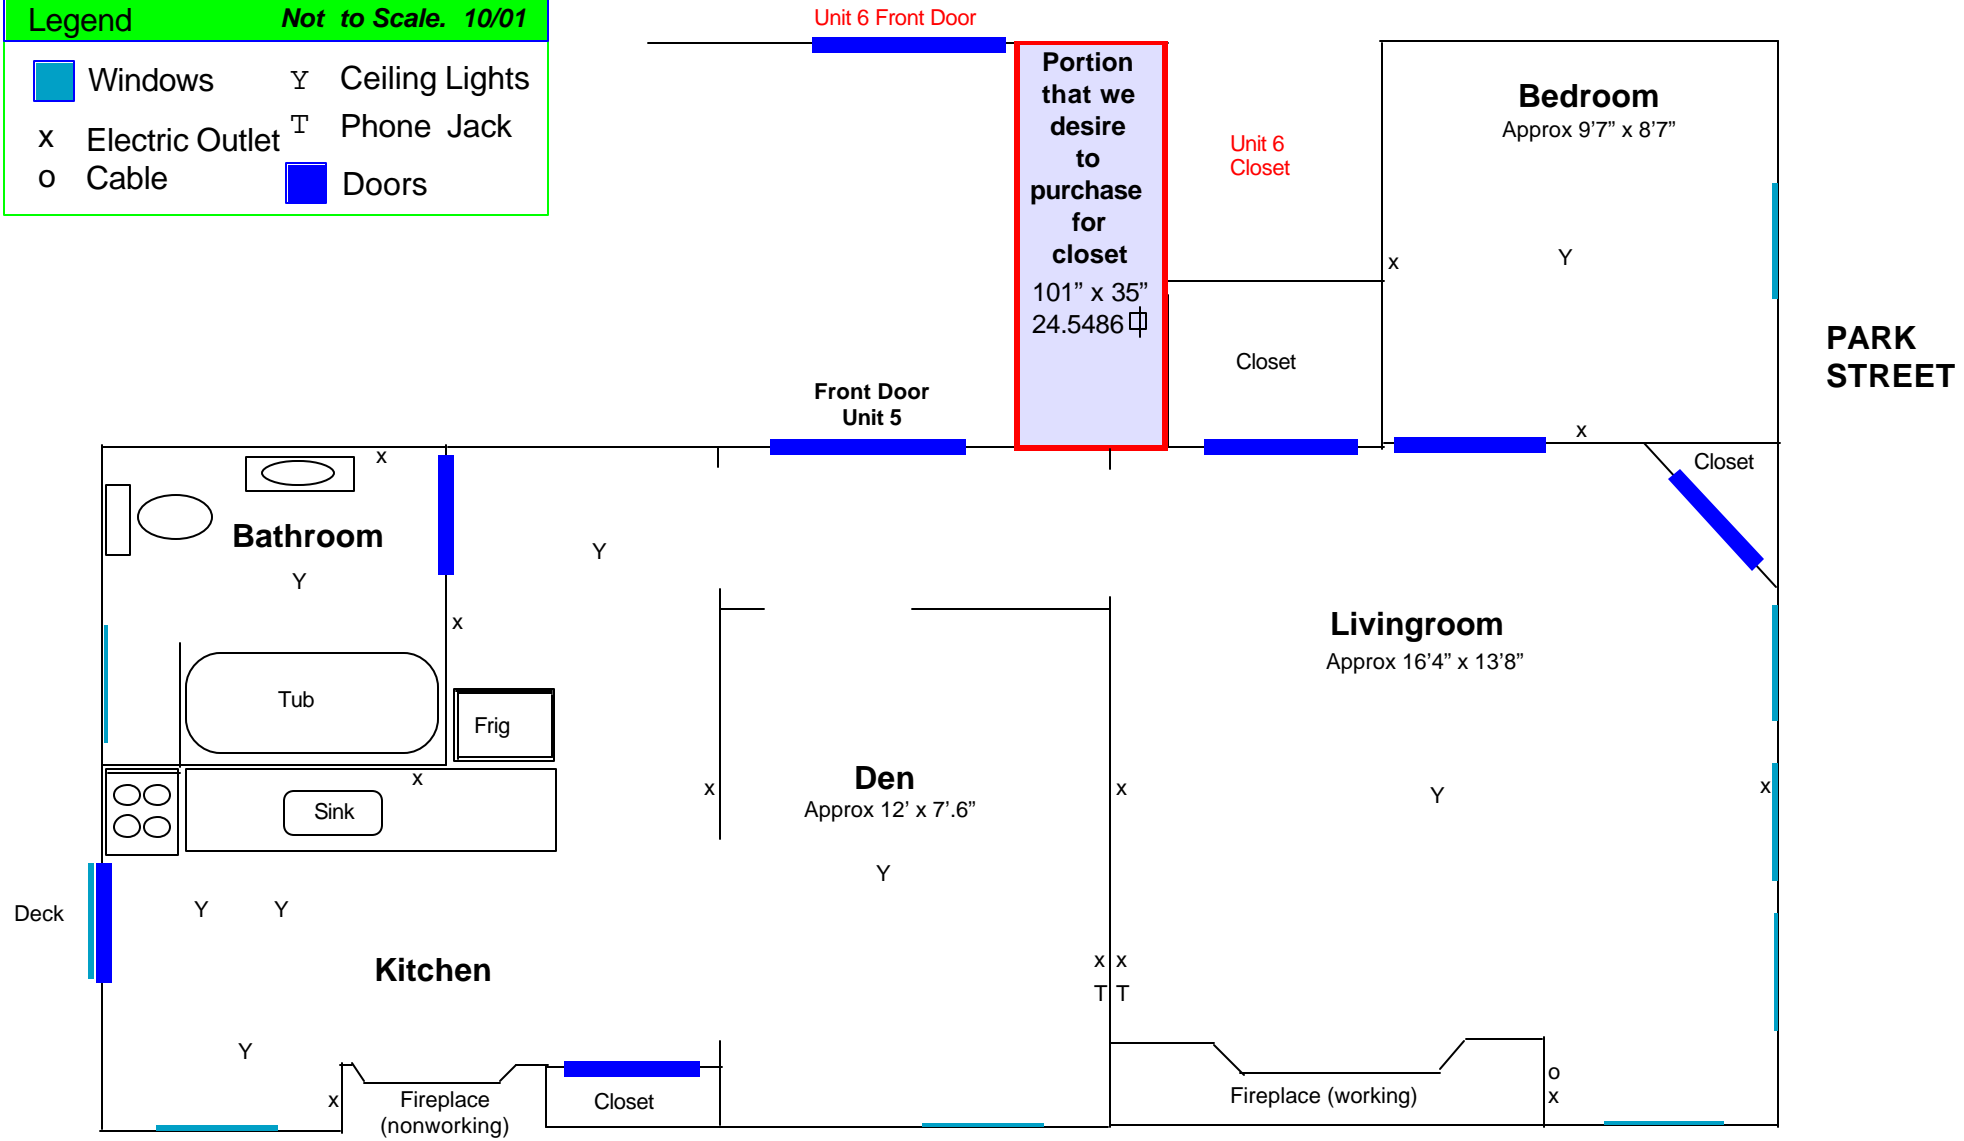

South Park Condo Association

45 Park Street, Unit 5, Portland ME 04103

Approx 700

Legend		Not to Scale. 10/01	
	Windows	Y	Ceiling Lights
x	Electric Outlet	T	Phone Jack
o	Cable		Doors